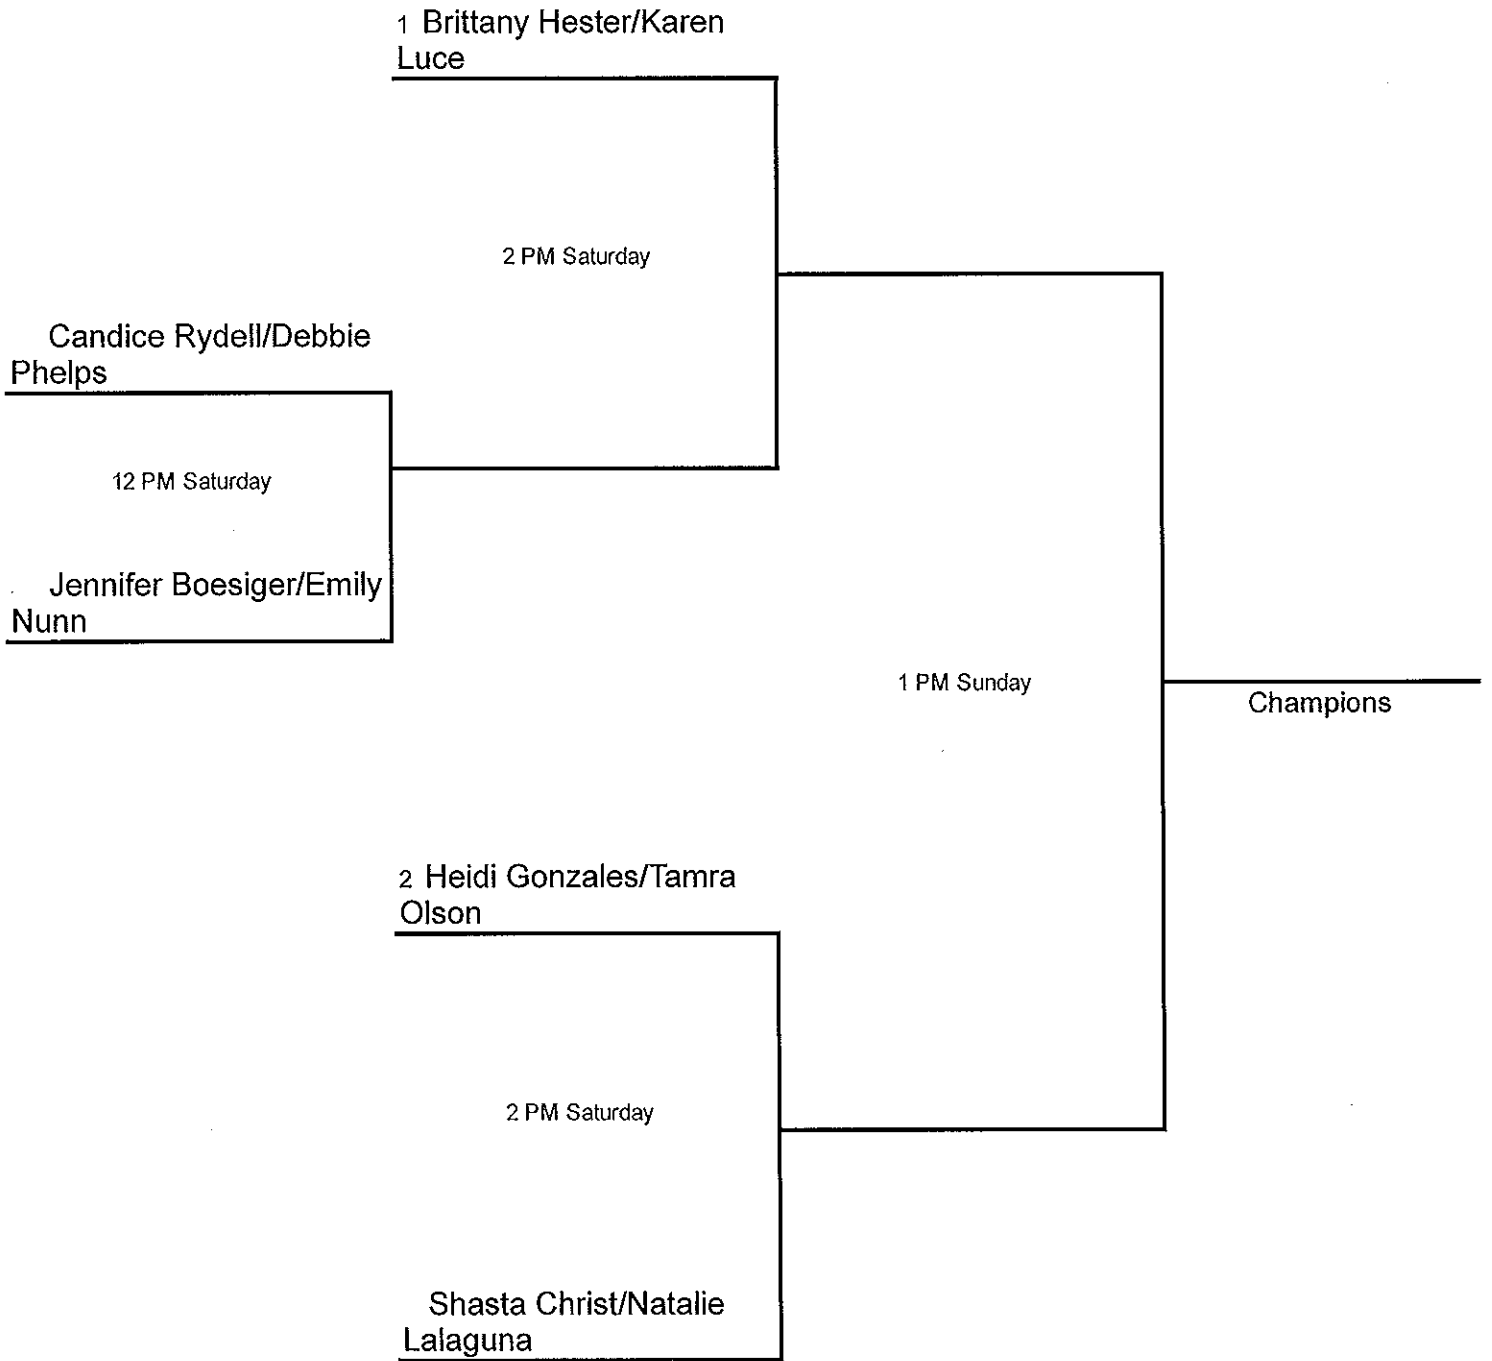

Women's 3.0 Doubles Draw

1 Brittany Hester/Karen
Luce

2 PM Saturday

Candice Rydell/Debbie
Phelps

12 PM Saturday

Jennifer Boesiger/Emily
Nunn

1 PM Sunday

Champions

2 Heidi Gonzales/Tamra
Olson

2 PM Saturday

Shasta Christ/Natalie
Lalaguna