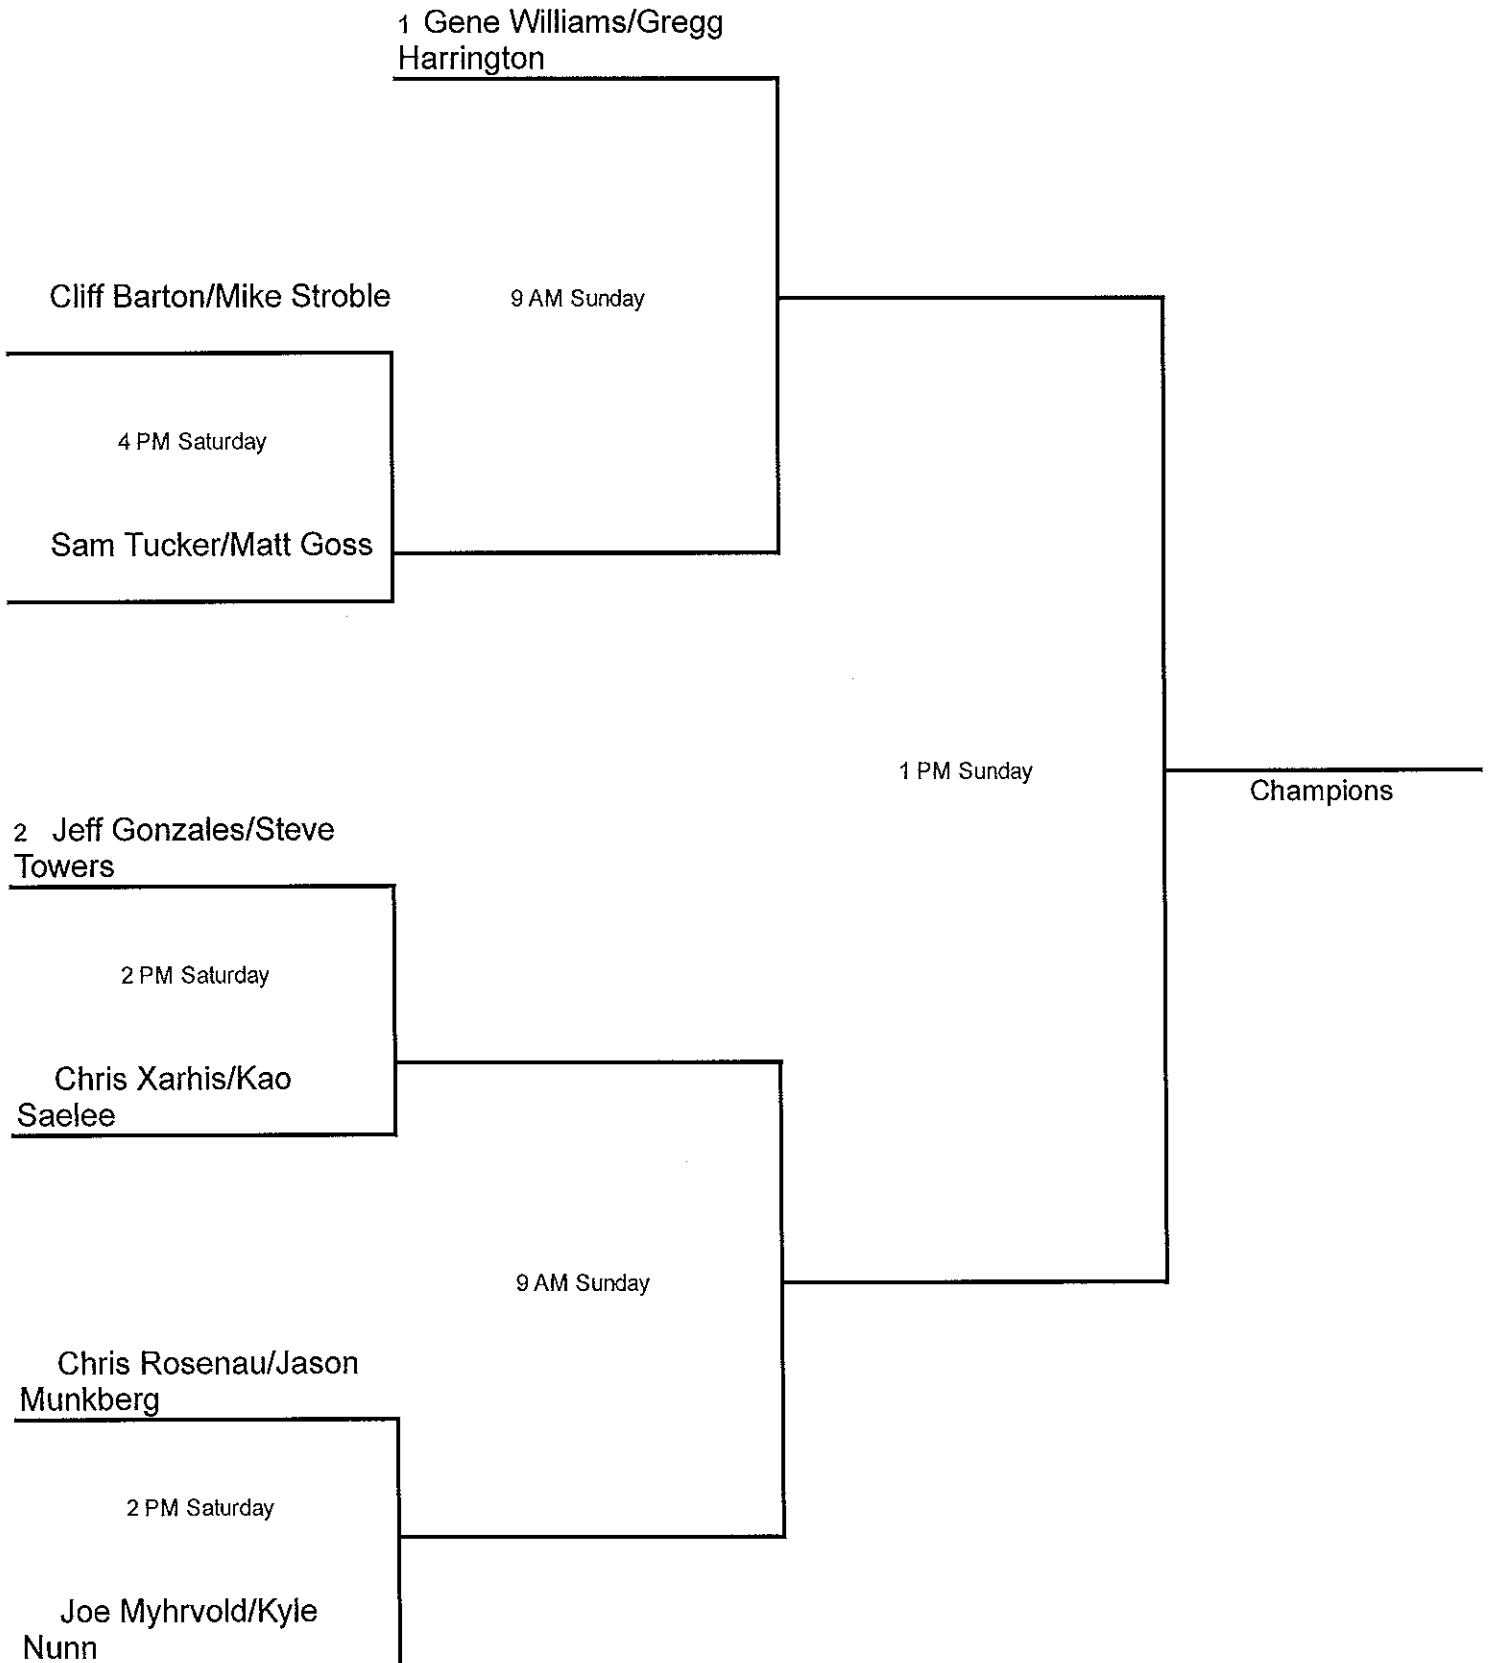

Men's 3.0 Doubles Draw

1 Gene Williams/Gregg
Harrington

Cliff Barton/Mike Stroble

9 AM Sunday

4 PM Saturday

Sam Tucker/Matt Goss

2 Jeff Gonzales/Steve
Towers

2 PM Saturday

Chris Xarhis/Kao
Saelee

9 AM Sunday

Chris Rosenau/Jason
Munkberg

2 PM Saturday

Joe Myhrvold/Kyle
Nunn

1 PM Sunday

Champions