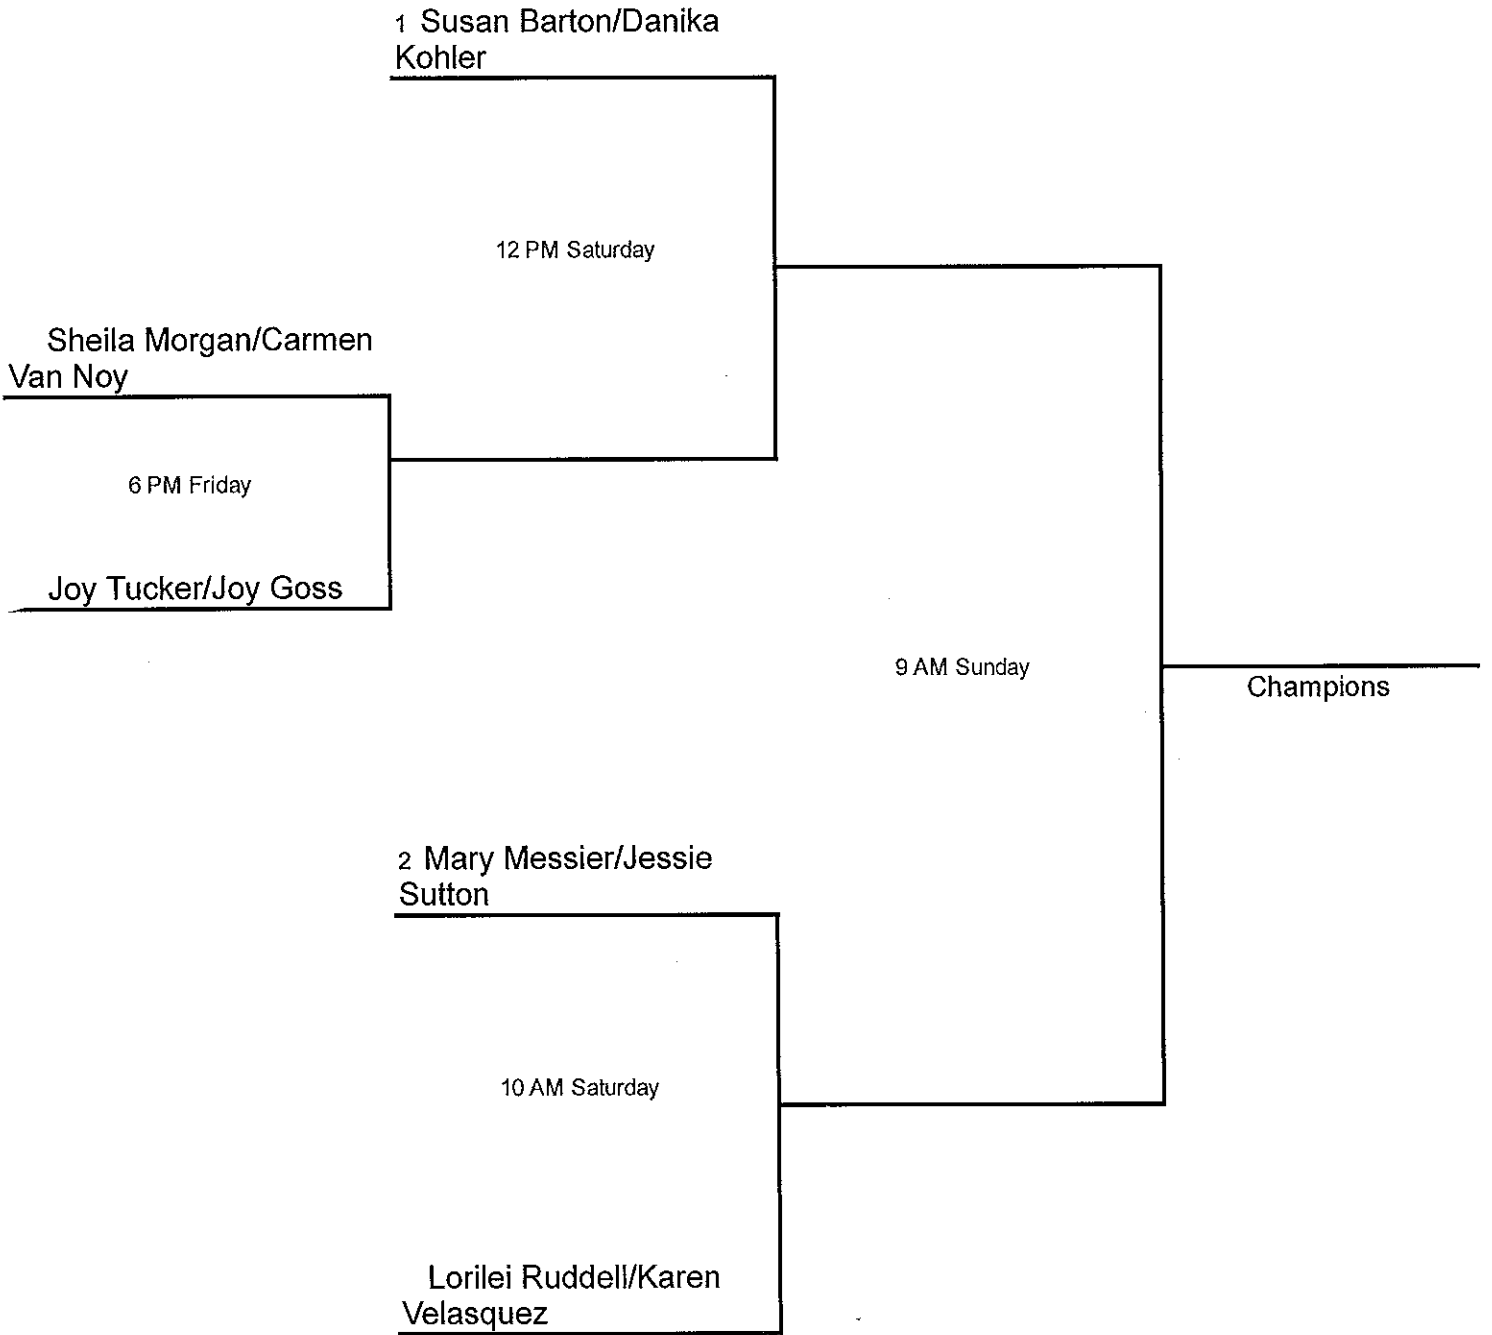

Women's 2.5 Doubles Draw

1 Susan Barton/Danika Kohler

12 PM Saturday

Sheila Morgan/Carmen Van Noy

6 PM Friday

Joy Tucker/Joy Goss

9 AM Sunday

Champions

2 Mary Messier/Jessie Sutton

10 AM Saturday

Lorilei Ruddell/Karen Velasquez