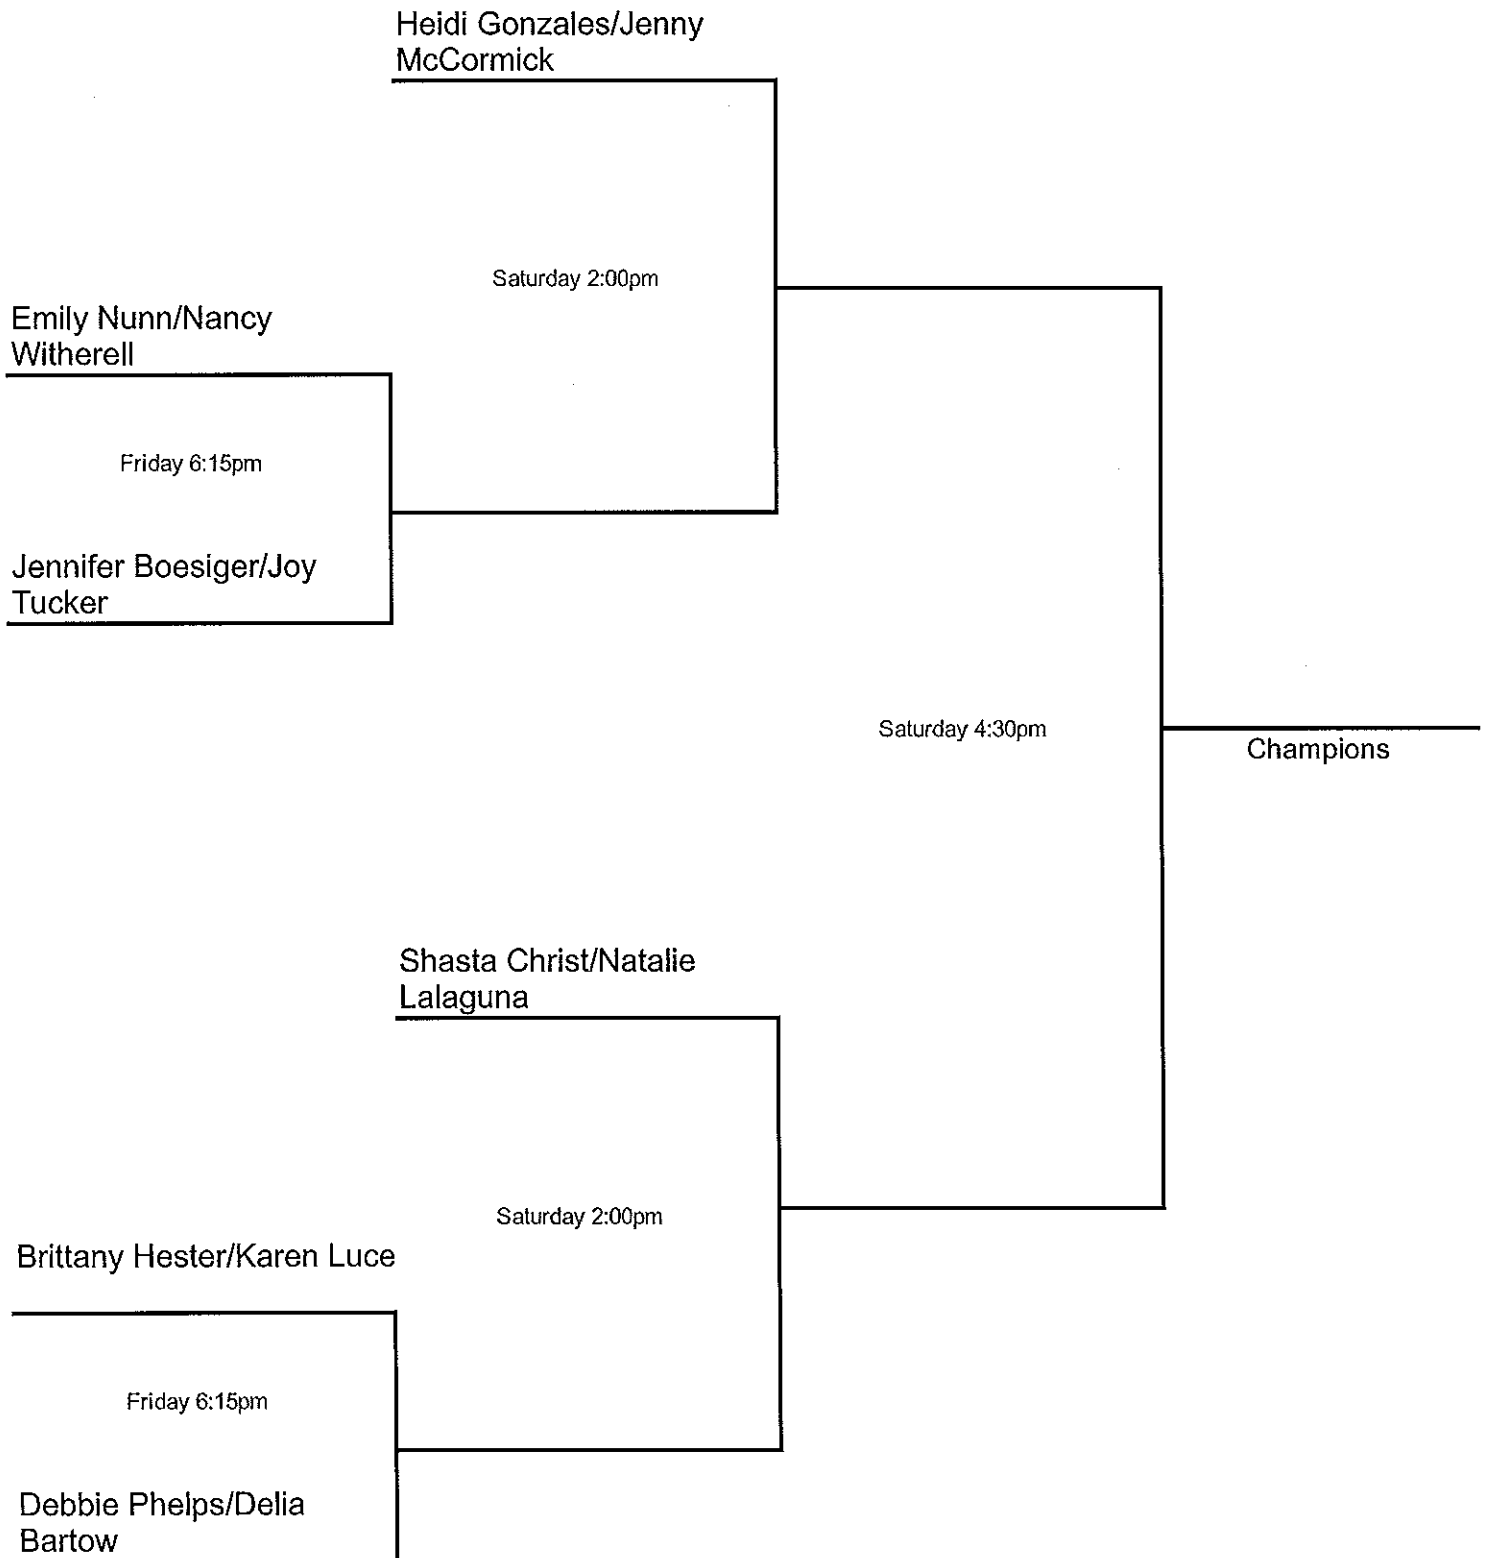

Women's 3.0 Doubles Draw