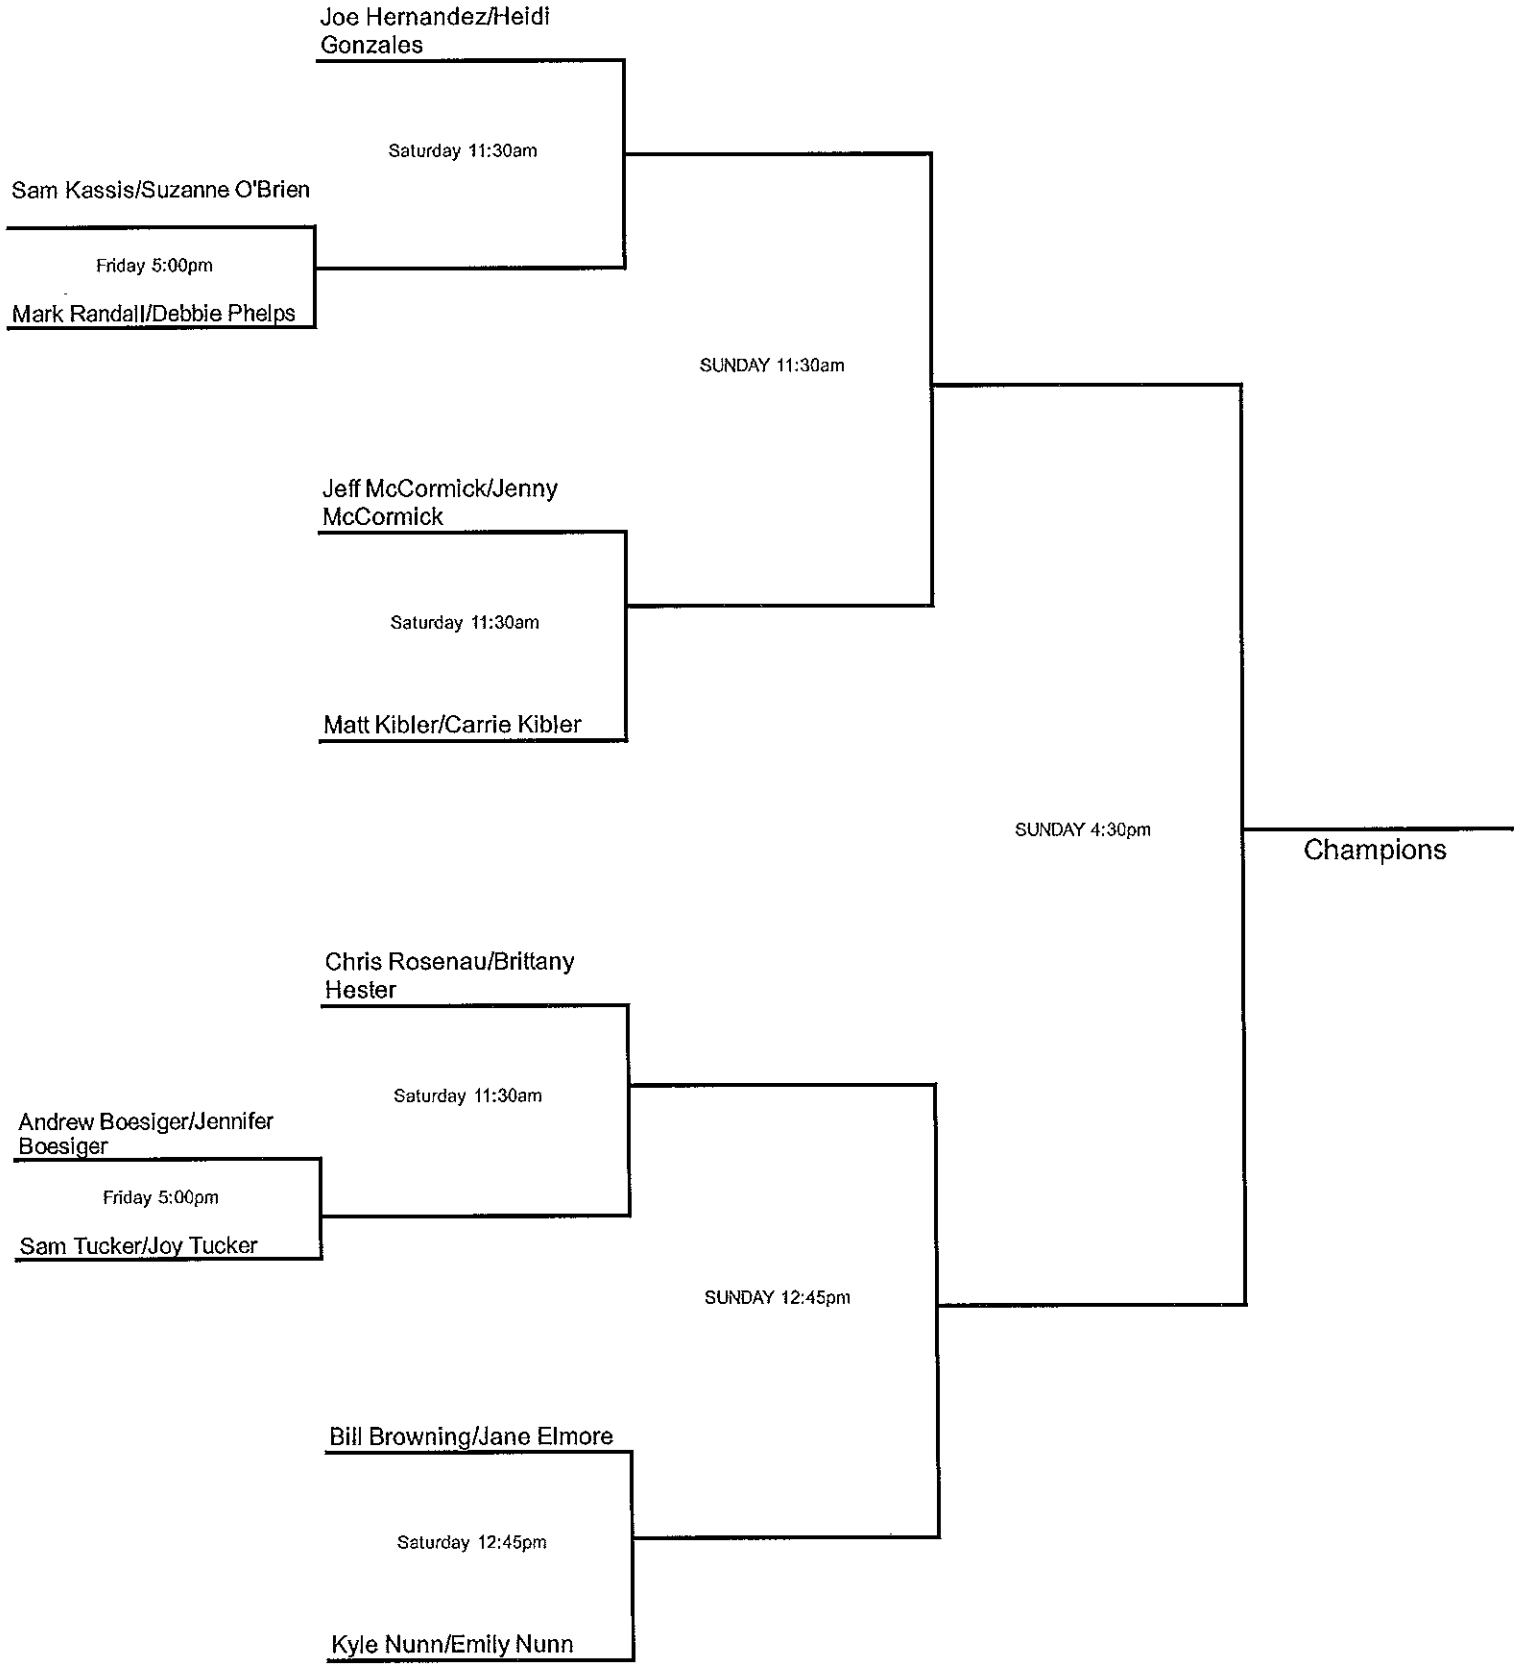

Mixed 3.0 Doubles