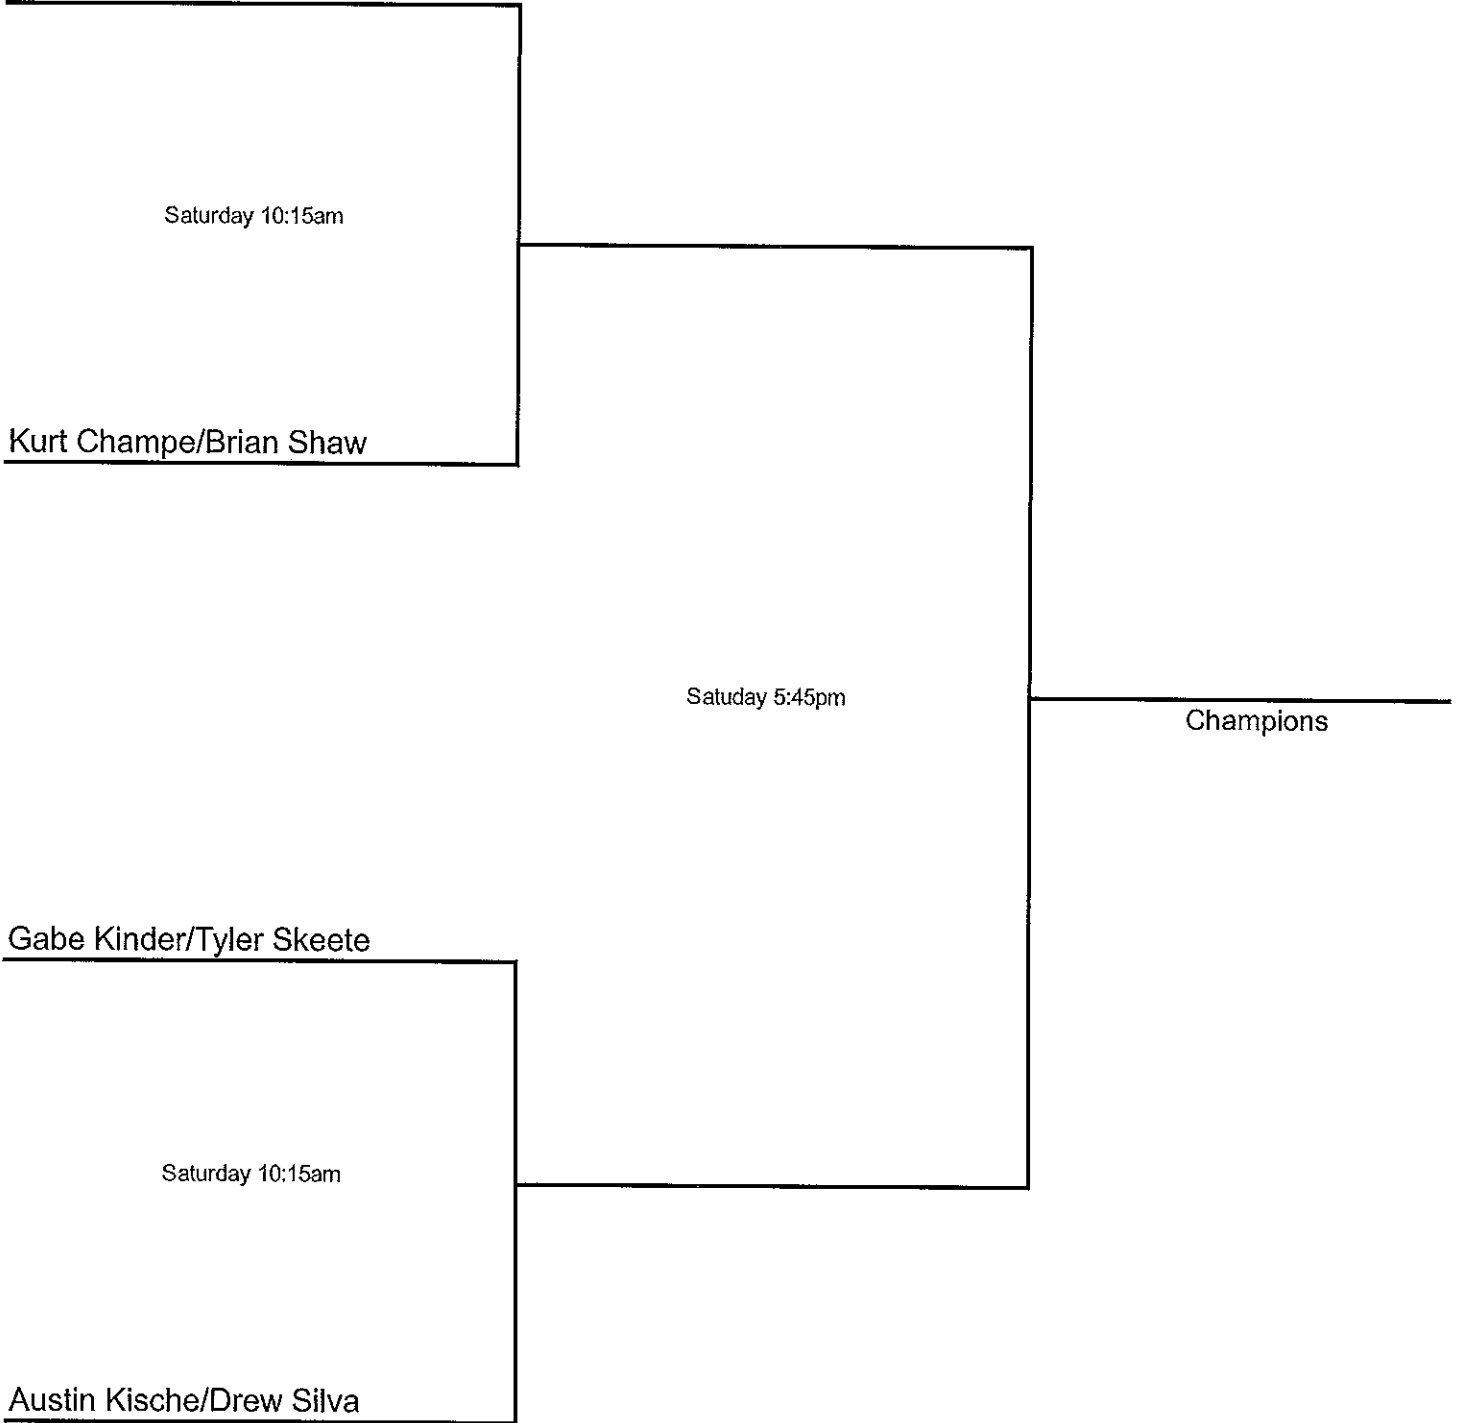

Rich Ragsdale/Elijah Gildea

Saturday 10:15am

Kurt Champe/Brian Shaw

Saturday 5:45pm

Champions

Gabe Kinder/Tyler Skeete

Saturday 10:15am

Austin Kische/Drew Silva