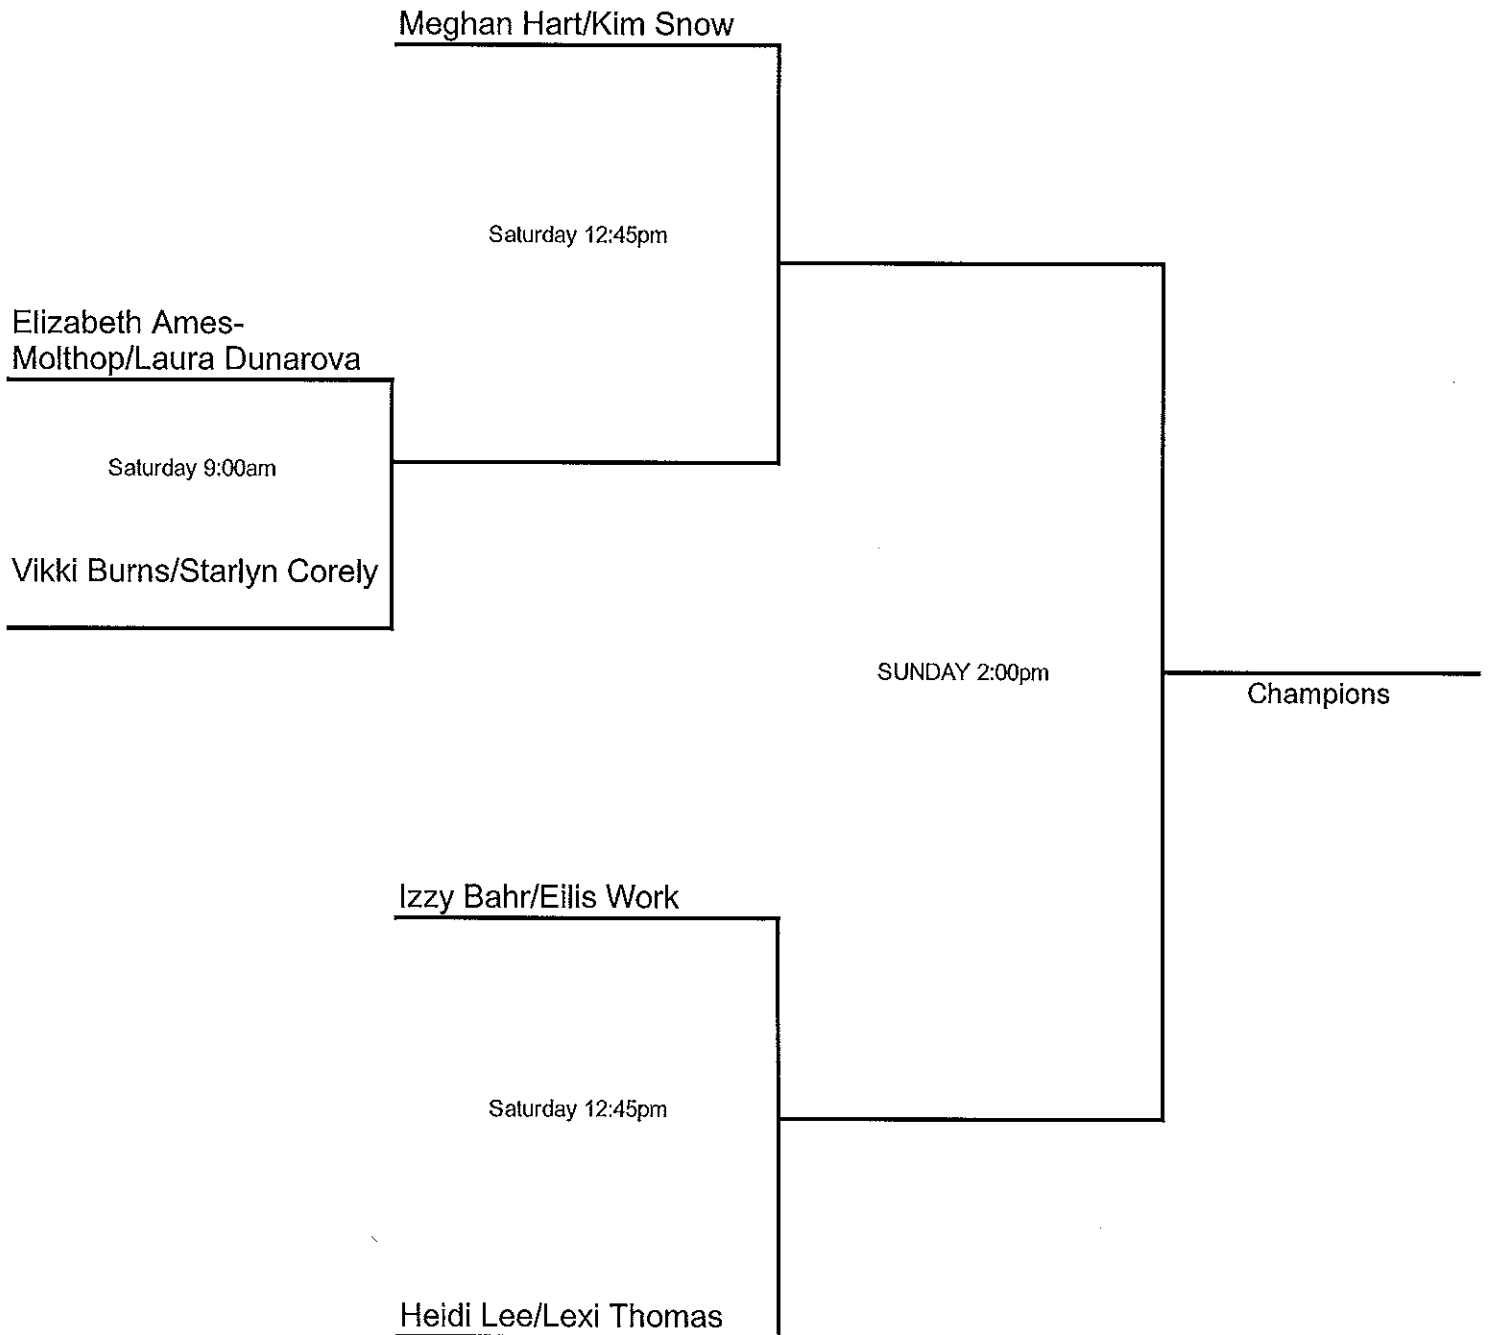

SUNDAY 9:00am

Champions

Bob Rosenau/Riaan Van Zyl

Saturday 10:15am

Cayton Polen/David Velasquez

Mixed 4.0 Doubles

Women's 4.5 Doubles Draw

Men's 4.5 Doubles Draw