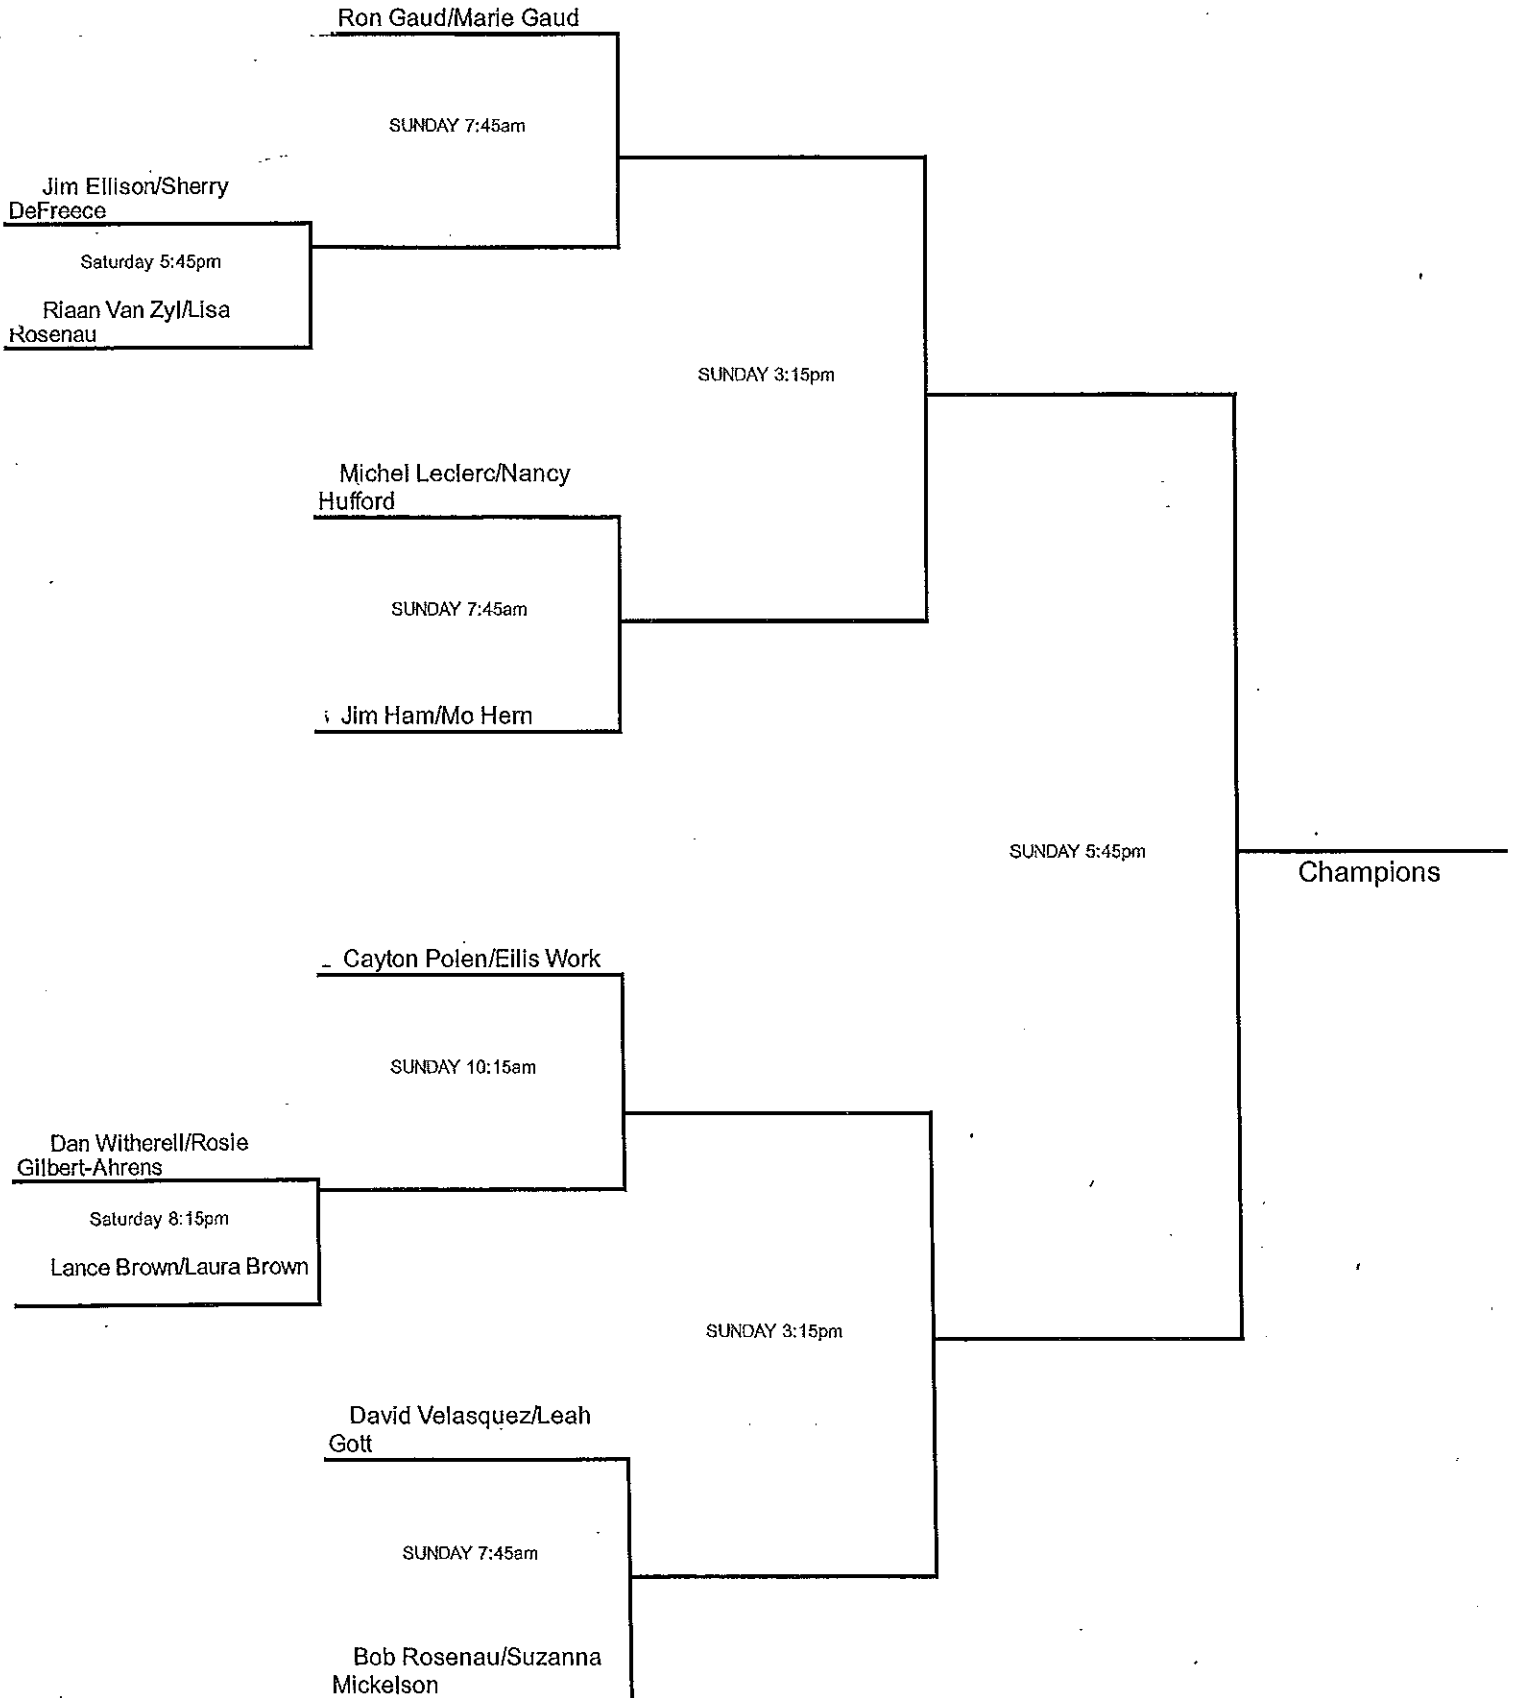

SUNDAY 9:00am

Champions

Bob Rosenau/Riaan Van Zyl

Saturday 10:15am

Cayton Polen/David Velasquez

Mixed 4.0 Doubles

Women's 4.5 Doubles Draw

Men's 4.5 Doubles Draw