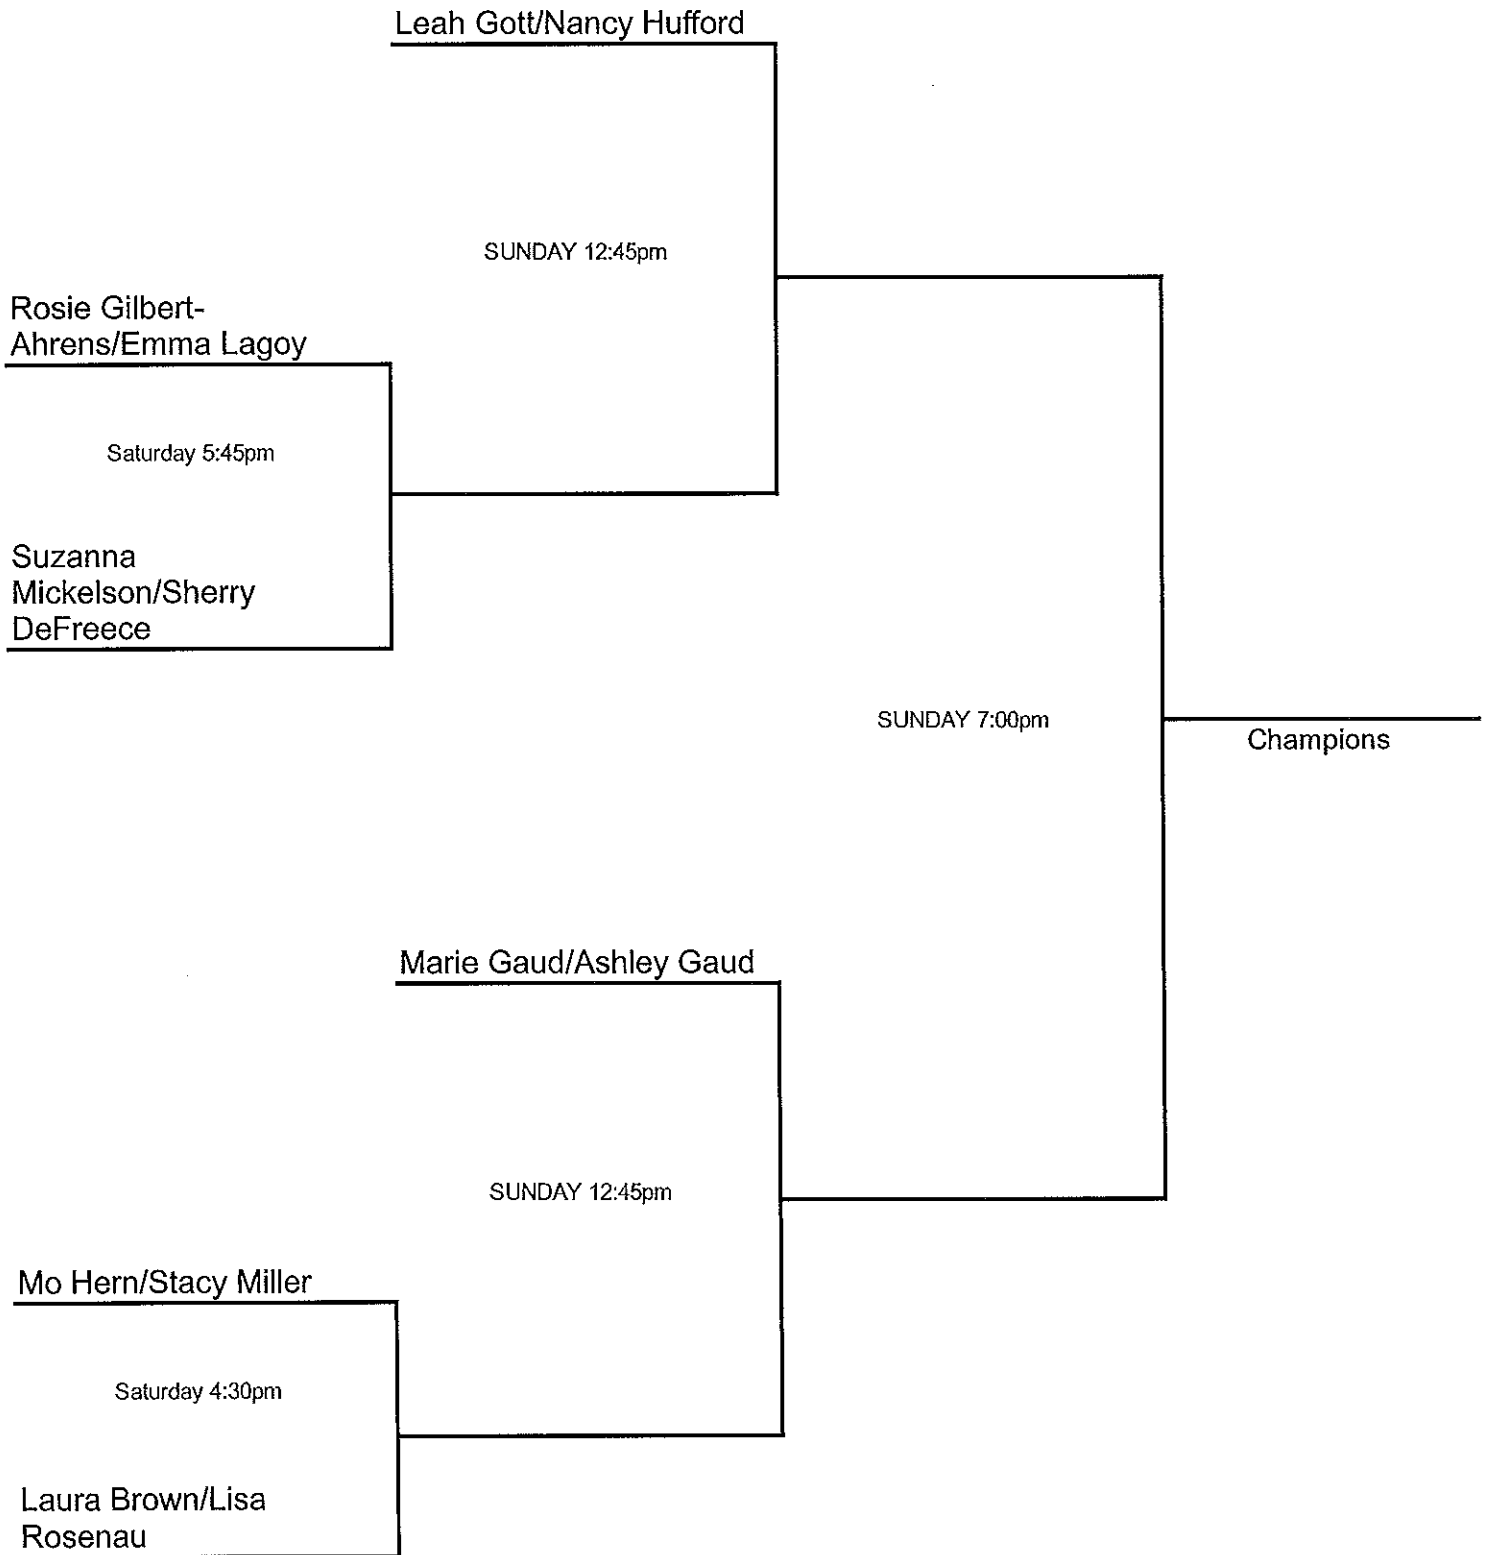

Women's 4.0 Doubles Draw