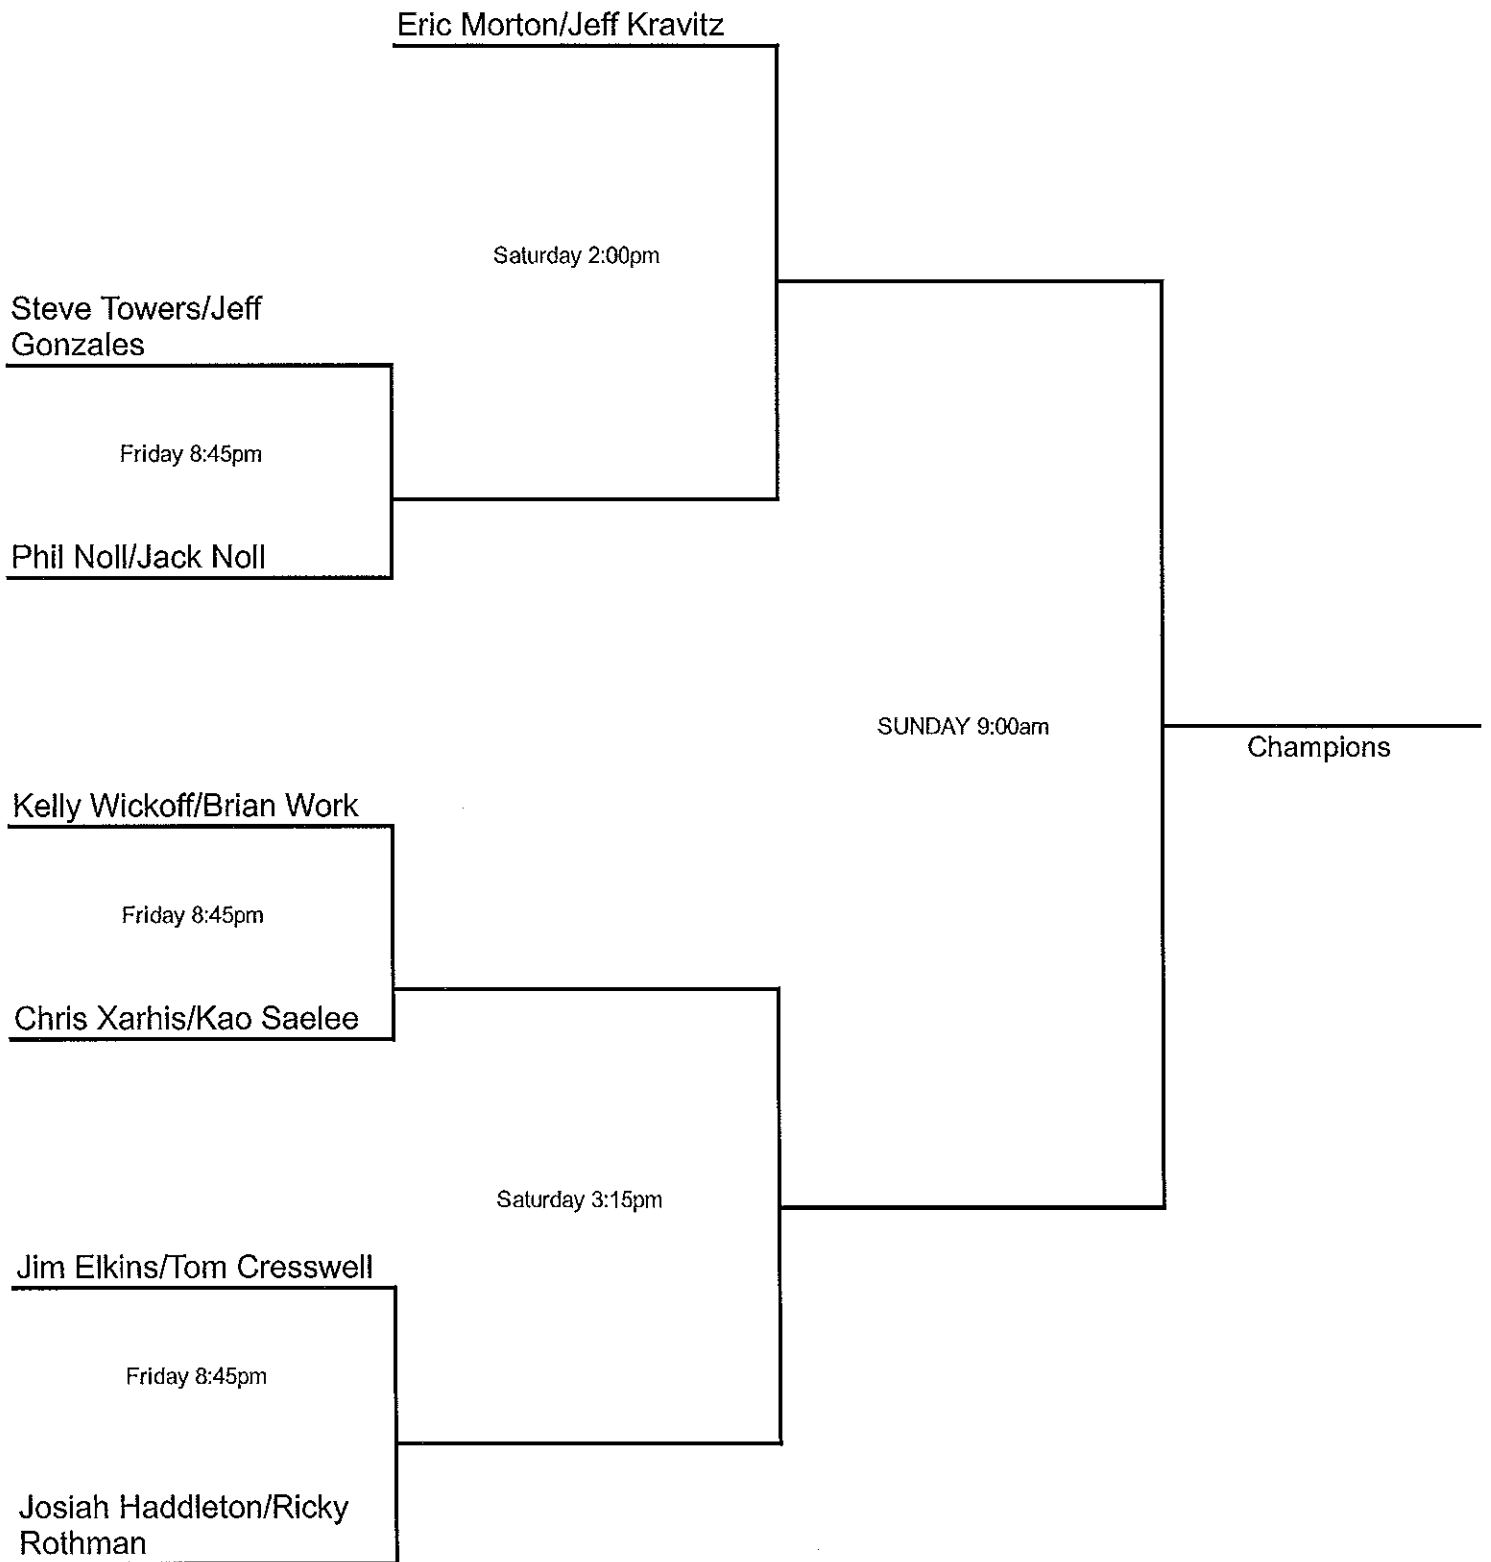

Men's 3.5 Doubles Draw