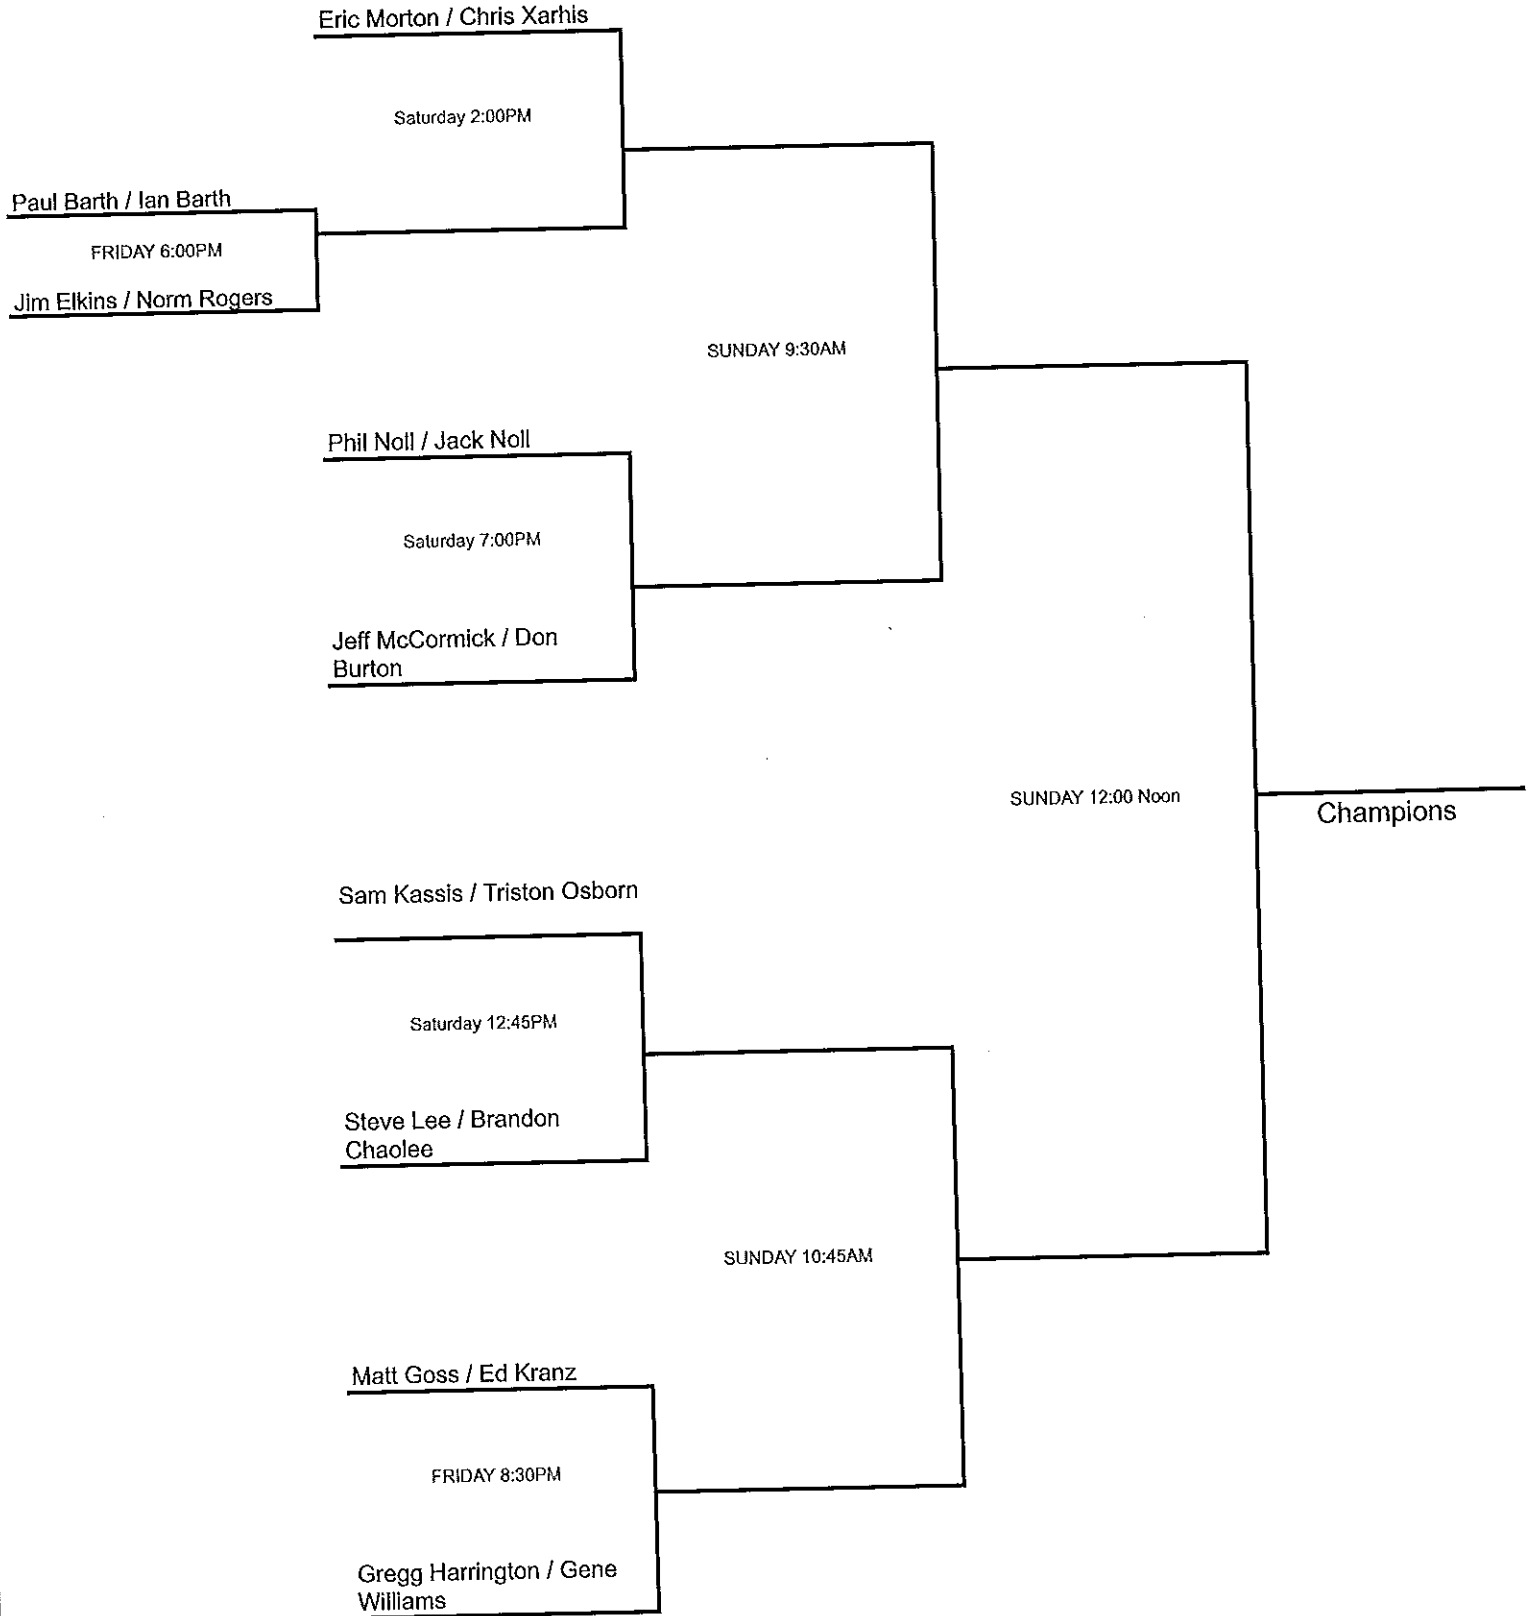

Men's 3.5 Doubles